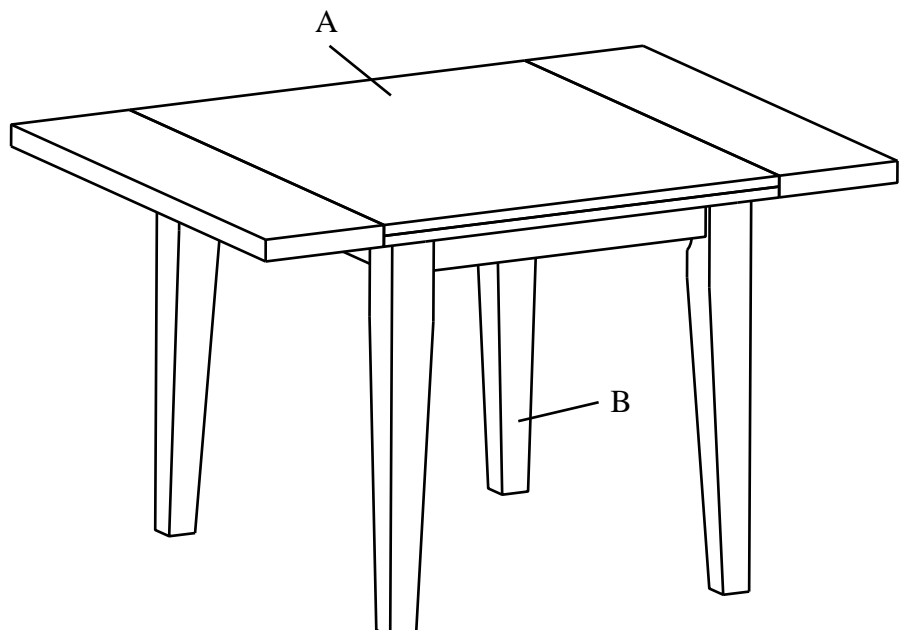

Assembly Instruction

BC2C3648

RECT. SOLID TOP DROP LEAF LEG TABLE

NO	Parts List		Q'TY
A		Table Top	1 PC
B		Leg	4PCS

NO	Hardware List		Q'TY
1		Hex Bolt	8 pcs
2		Lock Washer	8 pcs
3		Flat Washer	8 pcs
4		Wrench	1 pc

Step 1

Step 2

Assembly Instruction

BC2C3648

RECT. SOLID TOP DROP LEAF LEG TABLE

STEP 3

STEP 4