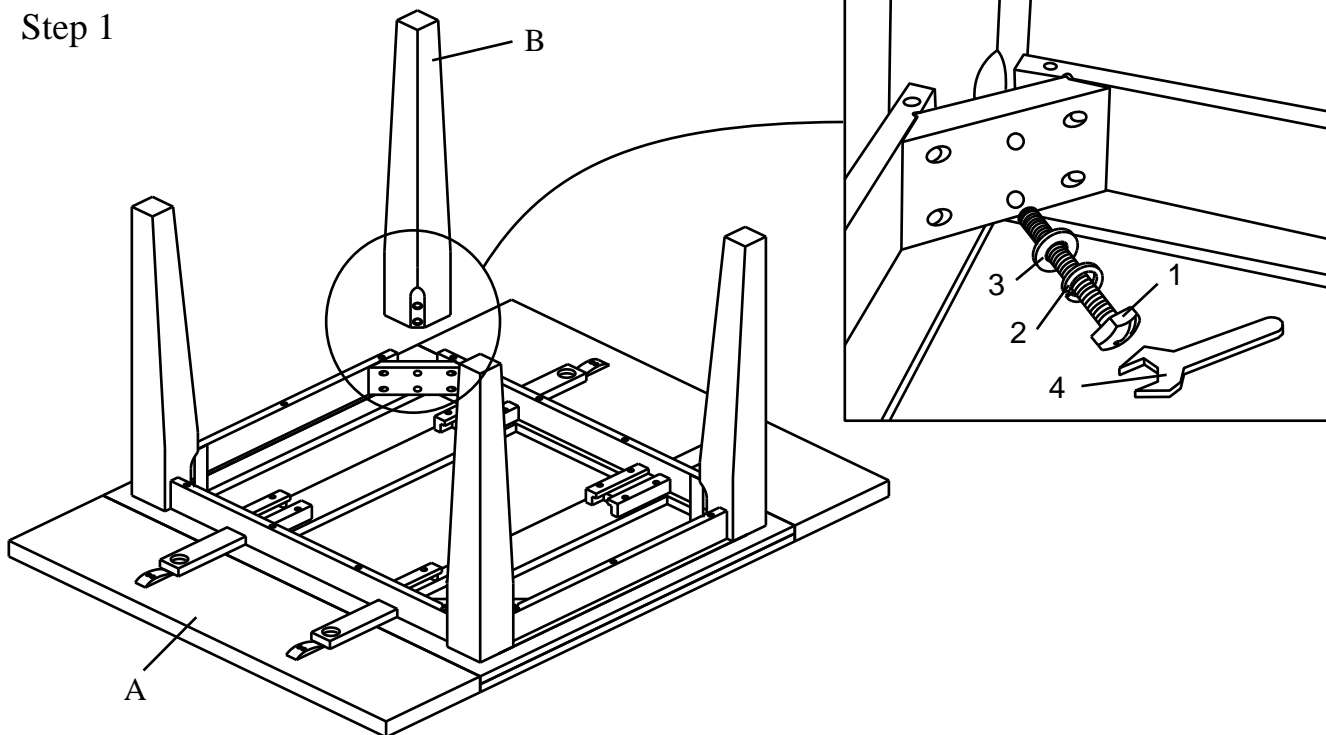

Assembly Instruction

BC2C3648

RECT. SOLID TOP DROP LEAF LEG TABLE

NO	Parts List		Q'TY
A		Table Top	1 PC
B		Leg	4PCS

NO	Hardware List		Q'TY
1		Hex Bolt	8 pcs
2		Lock Washer	8 pcs
3		Flat Washer	8 pcs
4		Wrench	1 pc

Step 1

Step 2

Assembly Instruction

BC2C3648

RECT. SOLID TOP DROP LEAF LEG TABLE

STEP 3

STEP 4