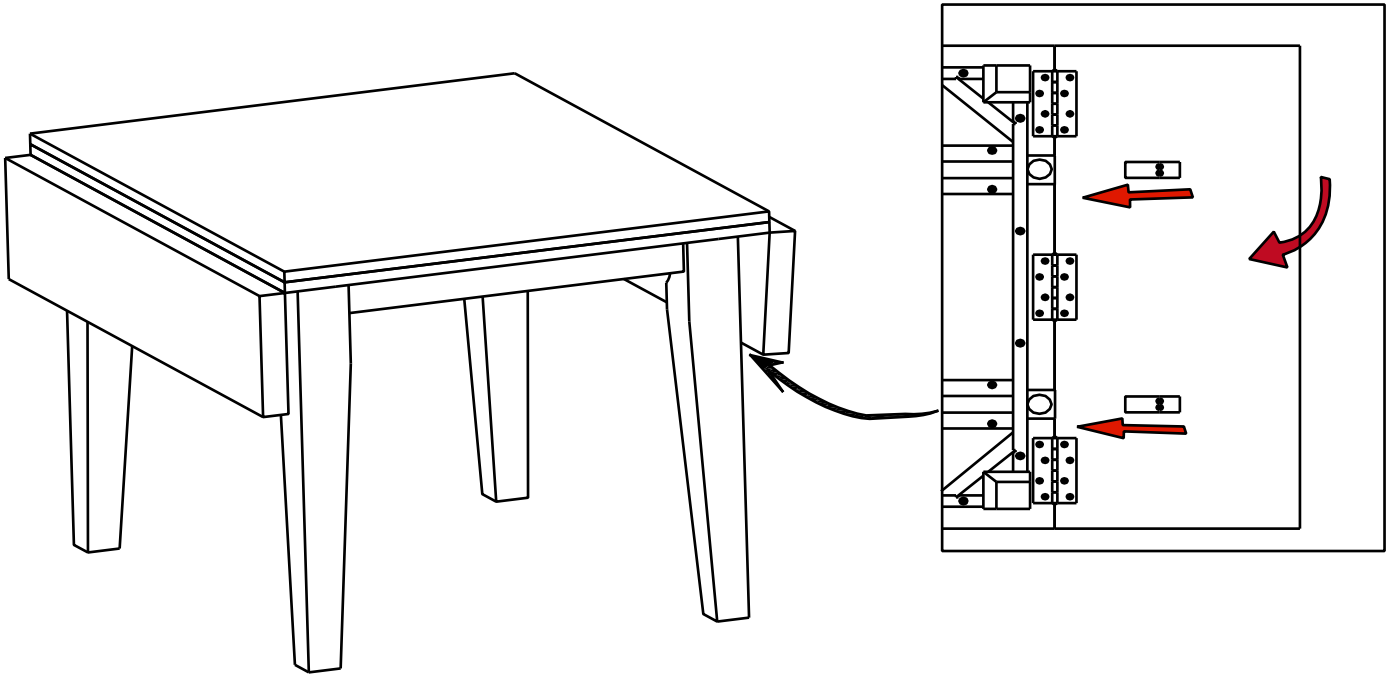

Assembly Instruction

BC2C3648

RECT. SOLID TOP DROP LEAF LEG TABLE

NO	Parts List		Q'TY
A		Table Top	1 PC
B		Leg	4PCS

NO	Hardware List		Q'TY
1		Hex Bolt	8 pcs
2		Lock Washer	8 pcs
3		Flat Washer	8 pcs
4		Wrench	1 pc

Step 1

Step 2

Assembly Instruction

BC2C3648

RECT. SOLID TOP DROP LEAF LEG TABLE

STEP 3

STEP 4