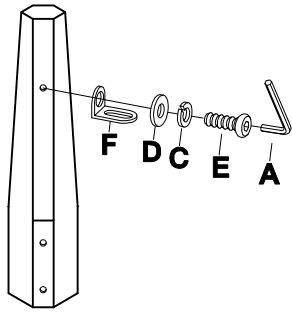

Peters-Revington

"A Division of CRD Industries Ltd"

ASSEMBLY INSTRUCTION

ITEM NO: 2508-71
LIFT TOP COCKTAIL TABLE

STEP 1