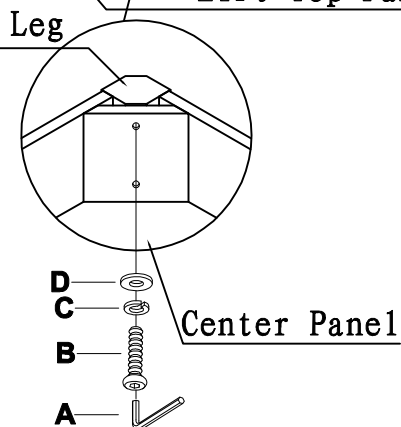

## ASSEMBLY INSTRUCTION

ITEM NO: 2508-71  
LIFT TOP COCKTAIL TABLE

### STEP 3

**DO NOT TIGHTEN SCREWS  
UNTIL COMPLETELY ASSEMBLED**

Item	Sketch	Description	Qty
A		Allen Wrench 1/4"	1 PC
B		Bolt 1/4"x2"	8 PCS
C		Lock Washer 1/4"	16 PCS
D		Flat Washer 1/4"x16mm	16 PCS
E		Bolt 1/4"x5/8"	8 PCS
F		"L" Bracket	4 PCS