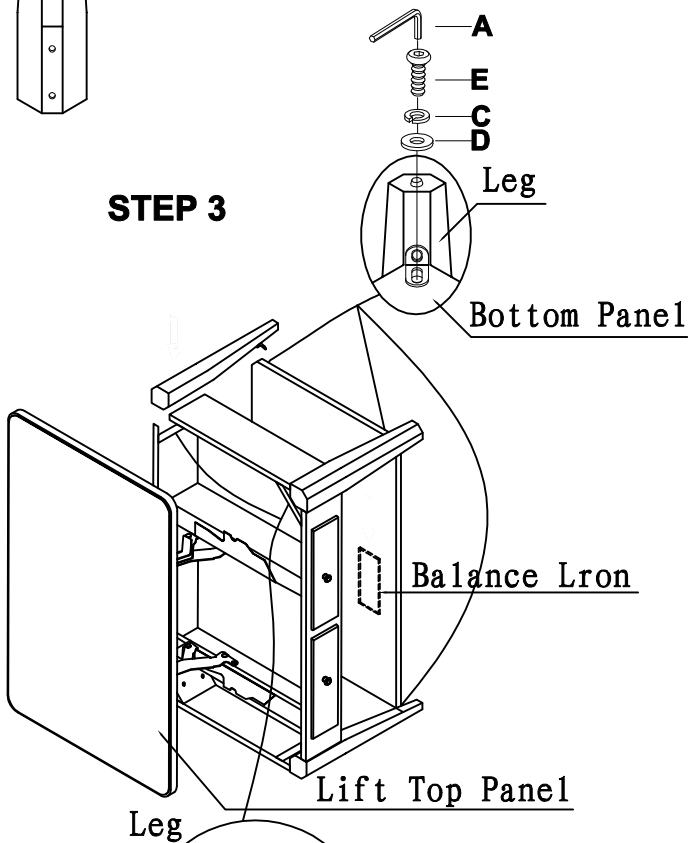

## ASSEMBLY INSTRUCTION

ITEM NO: 2508-71  
LIFT TOP COCKTAIL TABLE

### STEP 1

### STEP 3

**DO NOT TIGHTEN SCREWS  
UNTIL COMPLETELY ASSEMBLED**

Item	Sketch	Description	Qty
A		Allen Wrench 1/4"	1 PC
B		Bolt 1/4"x2"	8 PCS
C		Lock Washer 1/4"	16 PCS
D		Flat Washer 1/4"x16mm	16 PCS
E		Bolt 1/4"x5/8"	8 PCS
F		"L" Bracket	4 PCS