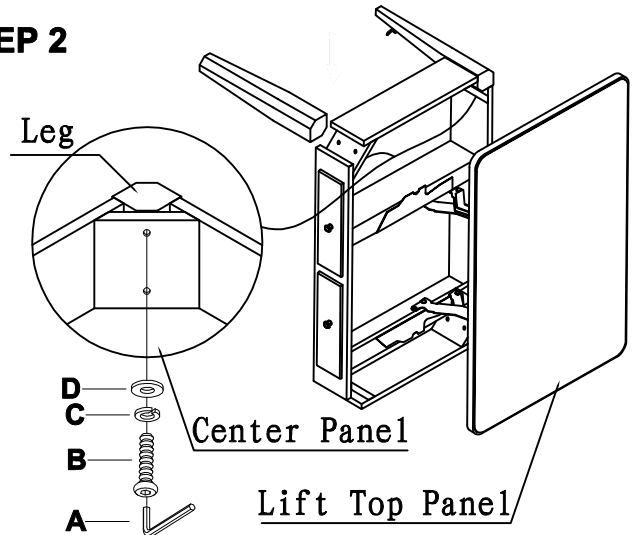

Peters-Revington

"A Division of CRD Industries Ltd"

ASSEMBLY INSTRUCTION

ITEM NO: 2508-71
LIFT TOP COCKTAIL TABLE

STEP 1

STEP 2

STEP 3

**DO NOT TIGHTEN SCREWS
UNTIL COMPLETELY ASSEMBLED**

Item	Sketch	Description	Qty
A		Allen Wrench 1/4"	1 PC
B		Bolt 1/4"x2"	8 PCS
C		Lock Washer 1/4"	16 PCS
D		Flat Washer 1/4"x16mm	16 PCS
E		Bolt 1/4"x5/8"	8 PCS
F		"L" Bracket	4 PCS