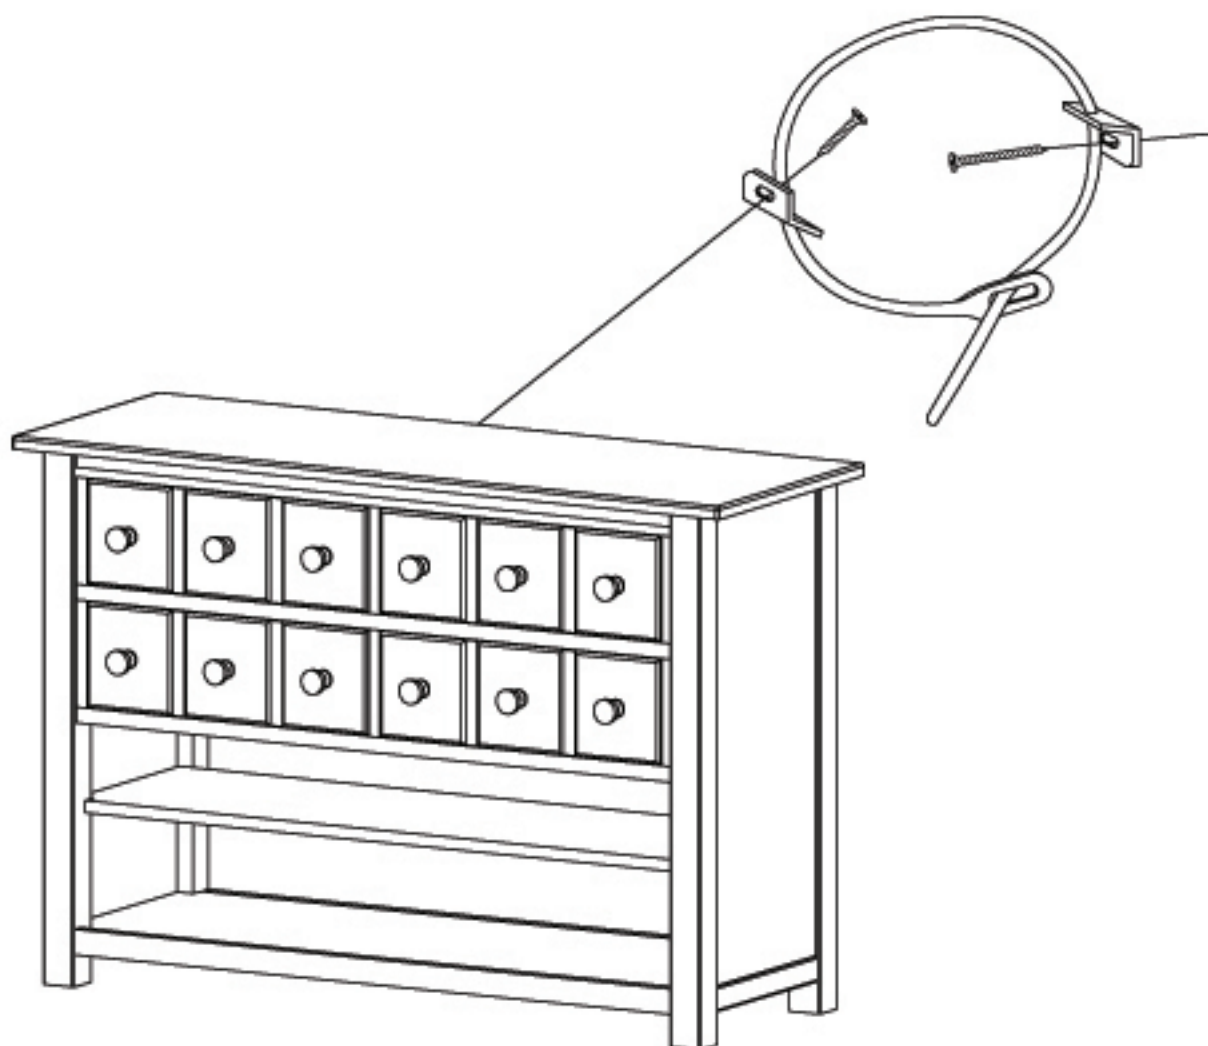

ASSEMBLY INSTRUCTION

ITEM NO: #2609-50 & #2709-50
MEDIA CONSOLE / SOFA TABLE

DO NOT TIGHTEN SCREWS
UNTIL COMPLETELY ASSEMBLED

Item	Sketch	Description	Qty
A		Tipping Restraint	1SET