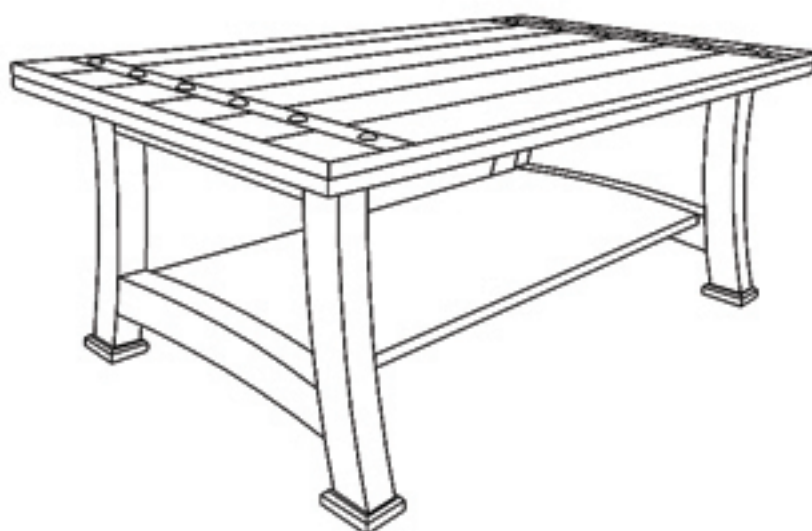

ASSEMBLY INSTRUCTION

ITEM NO: #2605-21
RECT COCKTAIL TABLE

DO NOT TIGHTEN SCREWS
UNTIL COMPLETELY ASSEMBLED

Item	Sketch	Description	Qty
A		Bolt $\text{Ø}1/4 \times 2"$	8PCS
B		Flat washer $\text{Ø}1/4 \times 16\text{mm}$	8PCS
C		Spring washer $\text{Ø}1/4 \times 11\text{mm}$	8PCS
D		Wrench 4mm	1PC