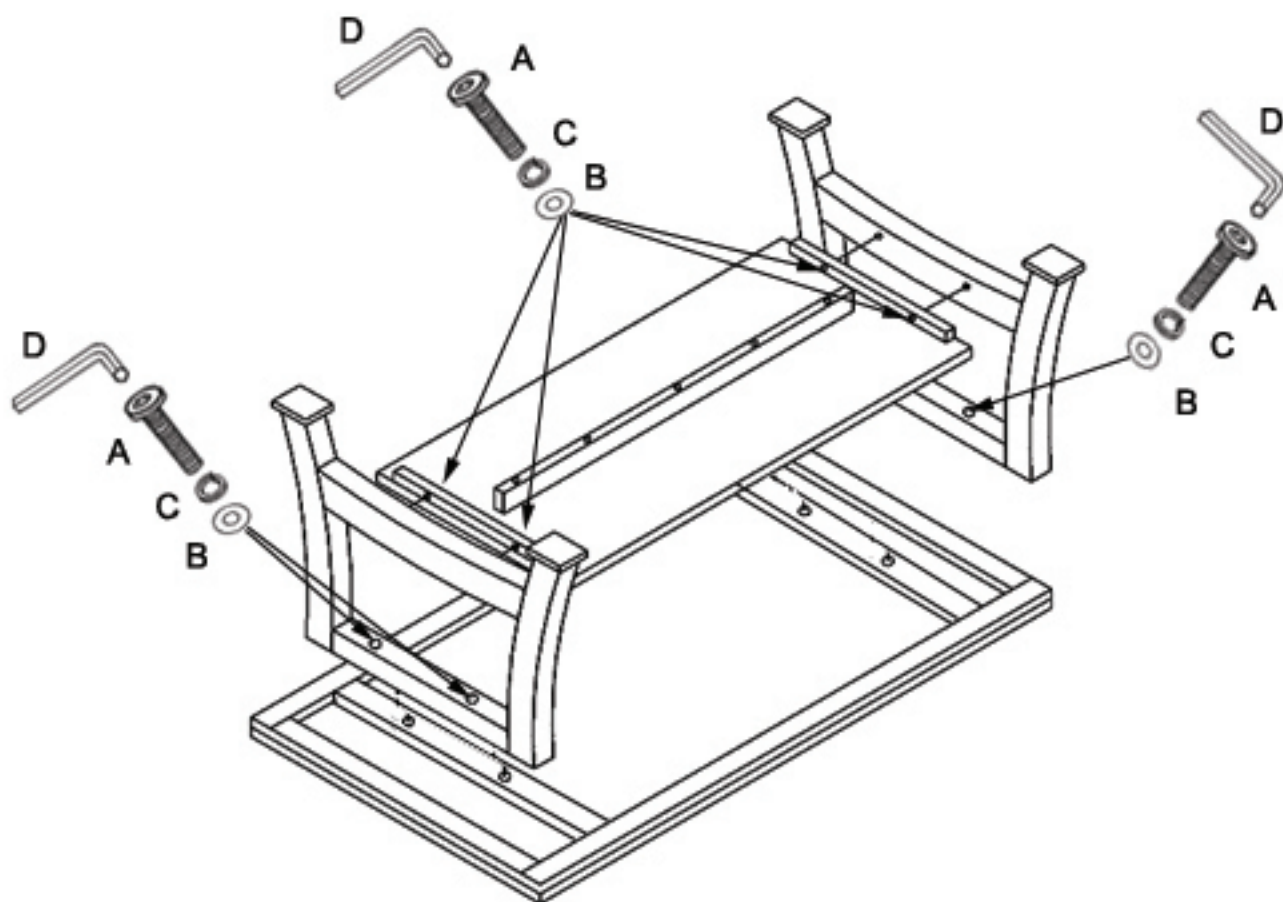

ASSEMBLY INSTRUCTION

ITEM NO: #2605-21
RECT COCKTAIL TABLE

DO NOT TIGHTEN SCREWS
UNTIL COMPLETELY ASSEMBLED

Item	Sketch	Description	Qty
A		Bolt $\text{Ø}1/4 \times 2"$	8PCS
B		Flat washer $\text{Ø}1/4 \times 16\text{mm}$	8PCS
C		Spring washer $\text{Ø}1/4 \times 11\text{mm}$	8PCS
D		Wrench 4mm	1PC