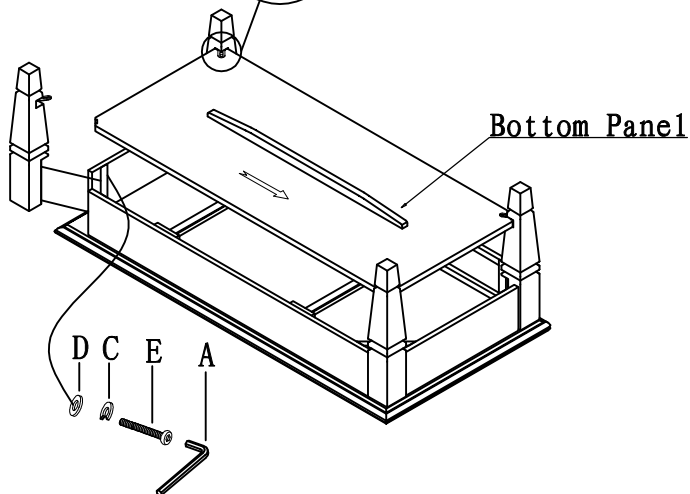

## ASSEMBLY INSTRUCTION

ITEM NO:2509-21

COCKTAIL TABLE

STEP 1

STEP 2

STEP 3

STEP 4

STEP 5

**DO NOT TIGHTEN SCREWS  
UNTIL COMPLETELY ASSEMBLED**

Item	Sketch	Description	Qty
A		Allen Wrench 1/4"	1pc
B		Bolt 1/4"x5/8"	8pcs
C		Lock Washer 1/4"	16pcs
D		Flat Washer 1/4"x16mm	16pcs
E		Bolt 1/4"x2"	8pcs
F		"L" Bracket	4pcs