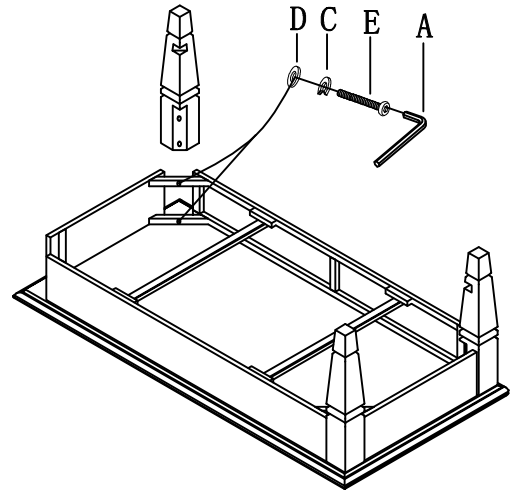

## ASSEMBLY INSTRUCTION

ITEM NO:2509-21

COCKTAIL TABLE

STEP 1

STEP 2

STEP 3

STEP 4

STEP 5

**DO NOT TIGHTEN SCREWS  
UNTIL COMPLETELY ASSEMBLED**

Item	Sketch	Description	Qty
A		Allen Wrench 1/4"	1pc
B		Bolt 1/4"x5/8"	8pcs
C		Lock Washer 1/4"	16pcs
D		Flat Washer 1/4"x16mm	16pcs
E		Bolt 1/4"x2"	8pcs
F		"L" Bracket	4pcs