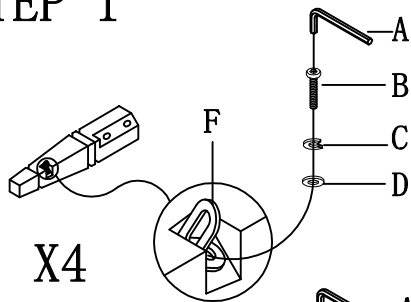

## ASSEMBLY INSTRUCTION

ITEM NO:2509-21

COCKTAIL TABLE

STEP 1

STEP 2

STEP 3

STEP 4

STEP 5

**DO NOT TIGHTEN SCREWS  
UNTIL COMPLETELY ASSEMBLED**

Item	Sketch	Description	Qty
A		Allen Wrench 1/4"	1pc
B		Bolt 1/4"x5/8"	8pcs
C		Lock Washer 1/4"	16pcs
D		Flat Washer 1/4"x16mm	16pcs
E		Bolt 1/4"x2"	8pcs
F		"L" Bracket	4pcs