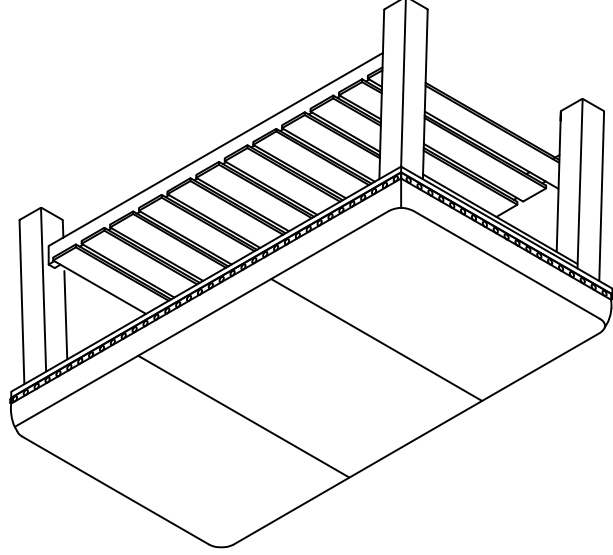

ASSEMBLY INSTRUCTION

ITEM NO: 2501-46

RECT COCKTAIL / OTTOMAN

NOTE: WE HAVE LABELED EACH LEG AND EACH CORNER BLOCK ON FRAME WITH L & R PLS ATTACH LEG ACCORDINGLY
 DO NOT TIGHTEN SCREWS UNTIL COMPLETELY ASSEMBLED

Qty	Description	Sketch	Item
8 PCS	Ø5/16"x20 x 2" Allen bolt		A
8 PCS	Ø5/16 Spring washer		A
8 PCS	Ø5/16" Flat washer		A
1 PC	Allen Key		B
8 PCS	Screw #8*20		C
4 PCS	Metal connector		D