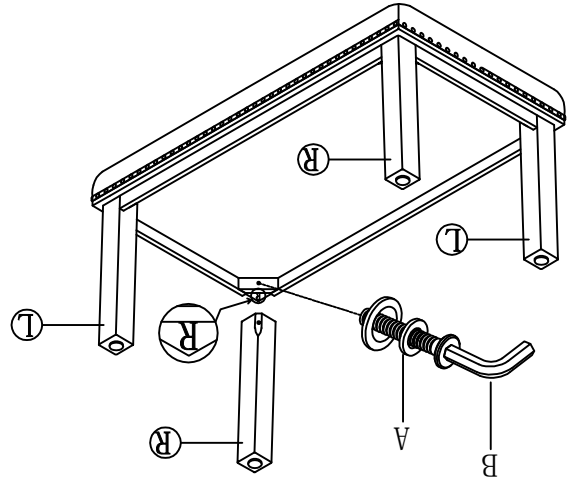

ASSEMBLY INSTRUCTION

ITEM NO: 2501-46

RECT COCKTAIL / OTTOMAN

NOTE: WE HAVE LABELED EACH LEG AND EACH CORNER BLOCK ON FRAME WITH L & R PLS ATTACH LEG ACCORDINGLY
 DO NOT TIGHTEN SCREWS UNTIL COMPLETELY ASSEMBLED

Qty	Description	Sketch	Item
8 PCS	Ø5/16"x20 x 2" Allen bolt		A
8 PCS	Ø5/16 Spring washer		A
8 PCS	Ø5/16" Flat washer		A
1 PC	Allen Key		B
8 PCS	Screw #8*20		C
4 PCS	Metal connector		D