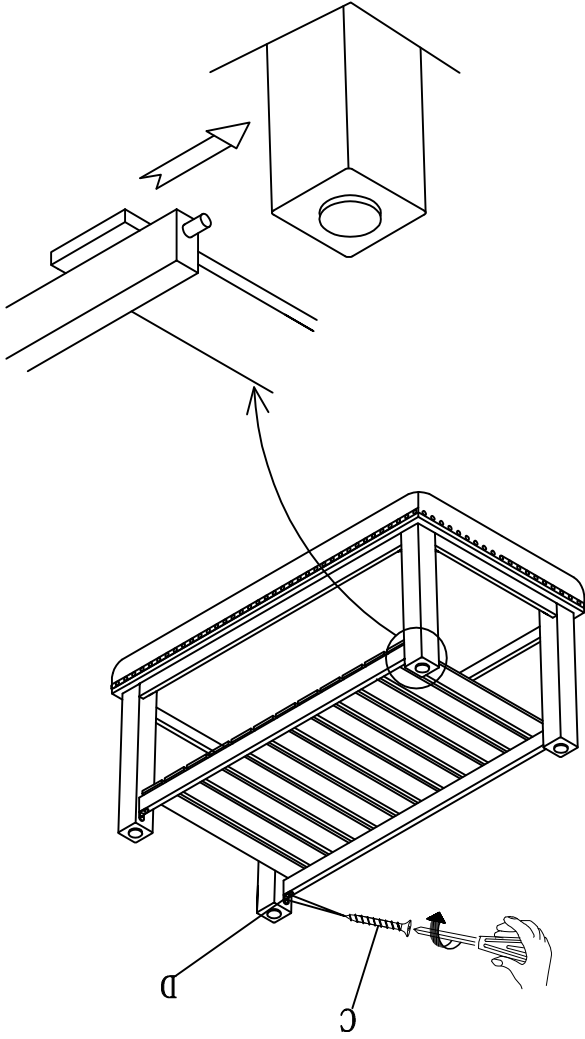

ASSEMBLY INSTRUCTION

ITEM NO: 2501-46

RECT COCKTAIL / OTTOMAN

NOTE: WE HAVE LABELED EACH LEG AND EACH CORNER BLOCK ON FRAME WITH L & R PLS ATTACH LEG ACCORDINGLY
 DO NOT TIGHTEN SCREWS UNTIL COMPLETELY ASSEMBLED

Qty	Description	Sketch	Item
8 PCS	Ø5/16"x20 x 2" Allen bolt		A
8 PCS	Ø5/16 Spring washer		A
8 PCS	Ø5/16" Flat washer		A
1 PC	Allen Key		B
8 PCS	Screw #8*20		C
4 PCS	Metal connector		D