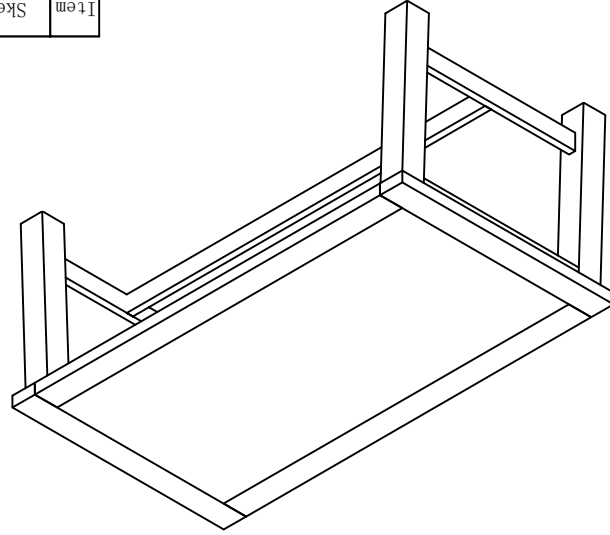

# ASSEMBLY INSTRUCTION

### RECT COCKTAIL TABLE

NOTE: WE HAVE LABELED EACH LEG AND EACH CORNER BLOCK ON FRAME WITH L & R PLS ATTACH LEG ACCORDINGLY

DO NOT TIGHTEN SCREWS UNTIL COMPLETELY ASSEMBLED

Item	Sketch	Description	Qty
A		Ø5/16 Spring washer Ø5/16 Flat washer	4 PCS 4 PCS
B		Allen Key	1 PC
C		Screw #8*20	8 PCS
D		Metal connector	4 PCS