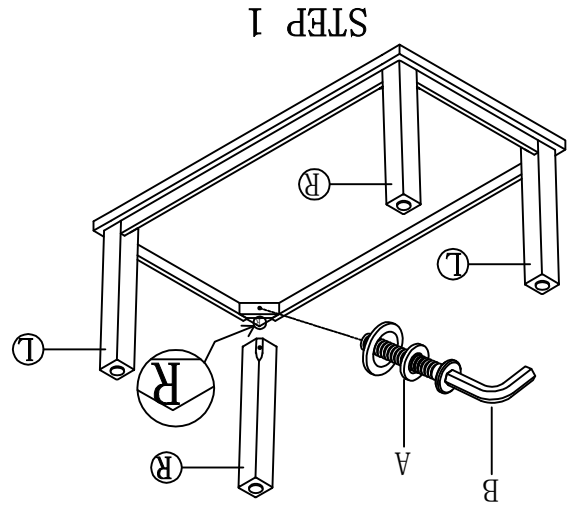

# ASSEMBLY INSTRUCTION

## ITEM NO: 2501-21

### RECT COCKTAIL TABLE

NOTE: WE HAVE LABELED EACH LEG AND EACH CORNER BLOCK ON FRAME WITH L & R PLS ATTACH LEG ACCORDINGLY

DO NOT TIGHTEN SCREWS UNTIL COMPLETELY ASSEMBLED

Item	Sketch	Description	Qty
A		Ø5/16 Spring washer Ø5/16 Flat washer	4 PCS 4 PCS
B		Allen Key	1 PC
C		Screw #8*20	8 PCS
D		Metal connector	4 PCS