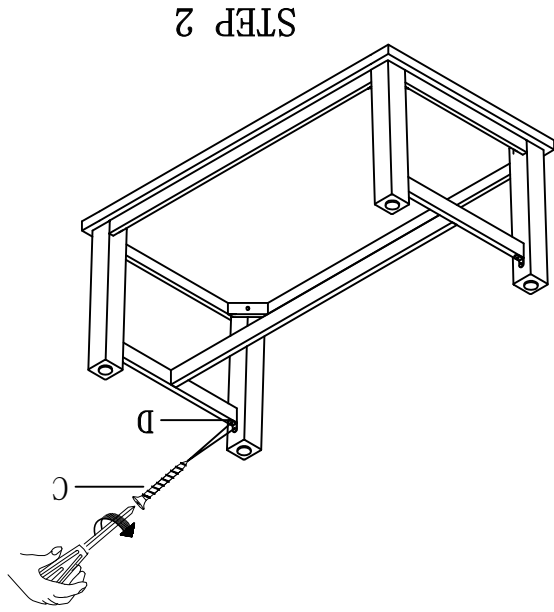

### RECT COCKTAIL TABLE

NOTE: WE HAVE LABELED EACH LEG AND EACH CORNER BLOCK ON FRAME WITH L & R PLS ATTACH LEG ACCORDINGLY

DO NOT TIGHTEN SCREWS UNTIL COMPLETELY ASSEMBLED

Item	Sketch	Description	Qty
A		Ø5/16 Spring washer Ø5/16 Flat washer	4 PCS 4 PCS
B		Allen Key	1 PC
C		Screw #8*20	8 PCS
D		Metal connector	4 PCS