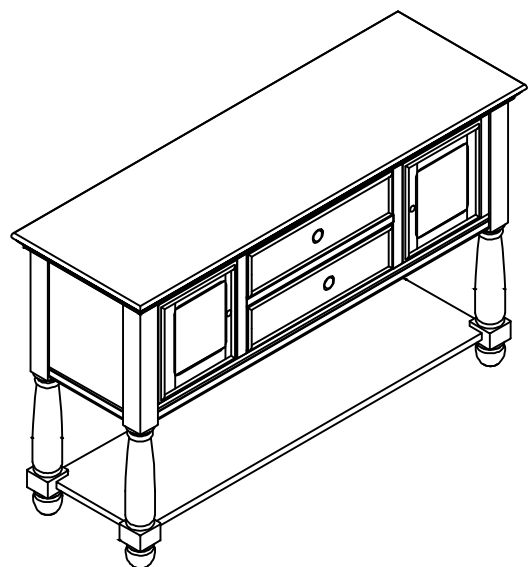

# ASSEMBLY INSTRUCTION

ITEM NO: 2120-50

SOFA TABLE

**DO NOT TIGHTEN SCREWS  
UNTIL COMPLETELY ASSEMBLED**