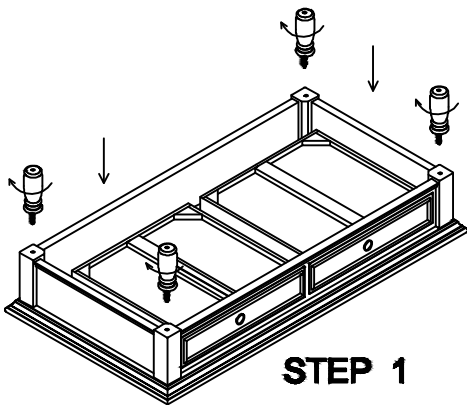

ASSEMBLY INSTRUCTION

ITEM NO: 2120-21
RECT COCKTAIL TABLE

**DO NOT TIGHTEN SCREWS
UNTIL COMPLETELY ASSEMBLED**

Item	Sketch	Description	Qty
A		BALL CASTER	4PCS
B		Screw #8*20	16PCS