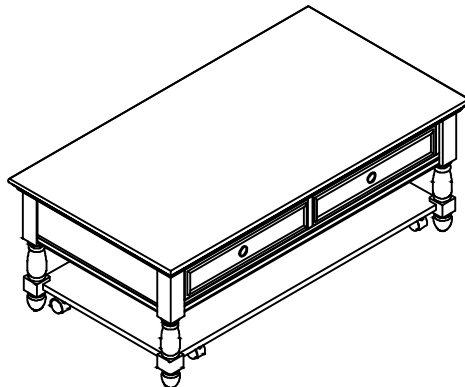

ASSEMBLY INSTRUCTION

ITEM NO: 2120-21
RECT COCKTAIL TABLE

**DO NOT TIGHTEN SCREWS
UNTIL COMPLETELY ASSEMBLED**

Item	Sketch	Description	Qty
A		BALL CASTER	4PCS
B		Screw #8*20	16PCS