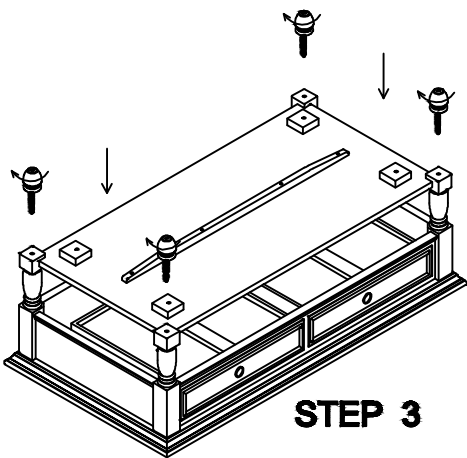

ASSEMBLY INSTRUCTION

ITEM NO: 2120-21
RECT COCKTAIL TABLE

**DO NOT TIGHTEN SCREWS
UNTIL COMPLETELY ASSEMBLED**

Item	Sketch	Description	Qty
A		BALL CASTER	4PCS
B		Screw #8*20	16PCS