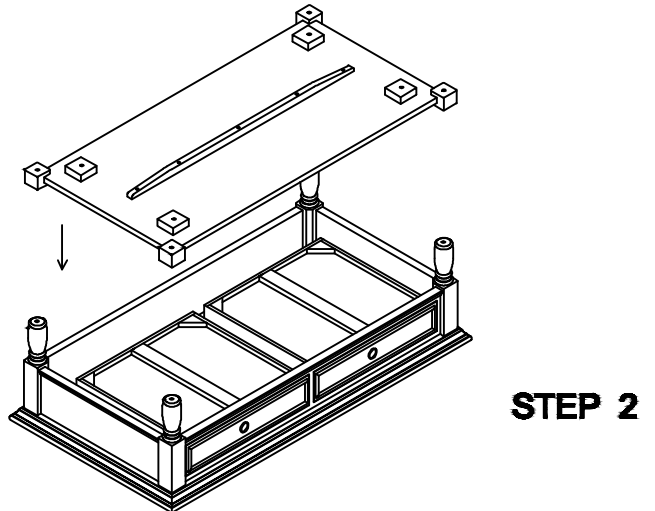

ASSEMBLY INSTRUCTION

ITEM NO: 2120-21
RECT COCKTAIL TABLE

**DO NOT TIGHTEN SCREWS
UNTIL COMPLETELY ASSEMBLED**

Item	Sketch	Description	Qty
A		BALL CASTER	4PCS
B		Screw #8*20	16PCS