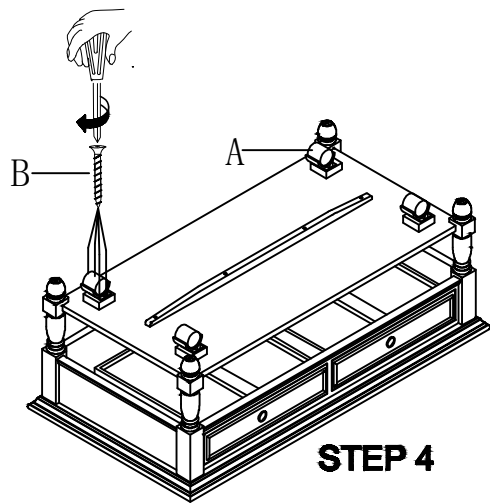

ASSEMBLY INSTRUCTION

ITEM NO: 2120-21
RECT COCKTAIL TABLE

**DO NOT TIGHTEN SCREWS
UNTIL COMPLETELY ASSEMBLED**

Item	Sketch	Description	Qty
A		BALL CASTER	4PCS
B		Screw #8*20	16PCS