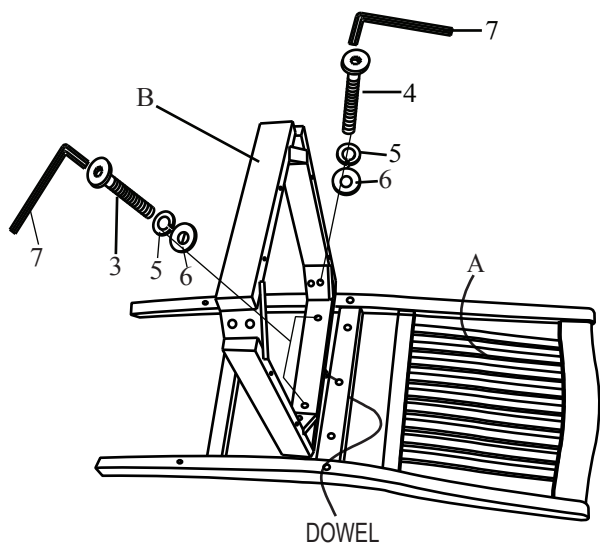

Assembly Instruction

BC10724W

SLATBACK STOOL WITH WOODSEAT

NO	Parts List		Q'TY
A		Chair Back	1pc
B		Box Seat	1pc
C		Hardseat	1pc
D		Left Front Leg	1pc
E		Right Front Leg	1pc
F		Left Side Stretcher	1pc
G		Right Side Stretcher	1pc
H		Front Stretcher	1pc

NO	Hardware List		Q'TY
1		Wood Screw	6 PCS
2		Pan Head Screw	6 PCS
3		JCBC Bolt (Short)	2 PCS
4		JCBC Bolt (Long)	8 PCS
5		Lock Washer	10 PCS
6		Flat Washer	10 PCS
7		Allen Key	1 PC
8		Assembly Glue	1 PC

STEP 1