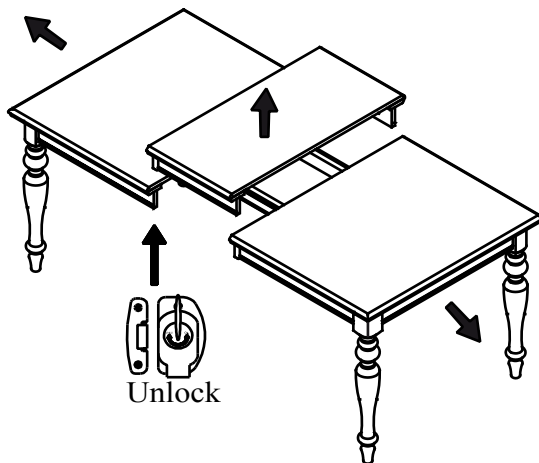

Assembly Instruction

66478/66078/67478/67078
RECT. EXT LEAF TURNED LEG TABLE

No	Parts List	Q'ty
A	 Table Top	1 Pc
B	 Leg	4 Pcs

No	Hardware List	Q'ty
1	 Hex Bolt	8 Pcs
2	 Lock Washer	8 Pcs
3	 Flat Washer	8 Pcs
4	 Wrench	1 Pc

STEP 1

STEP 2

STEP 3