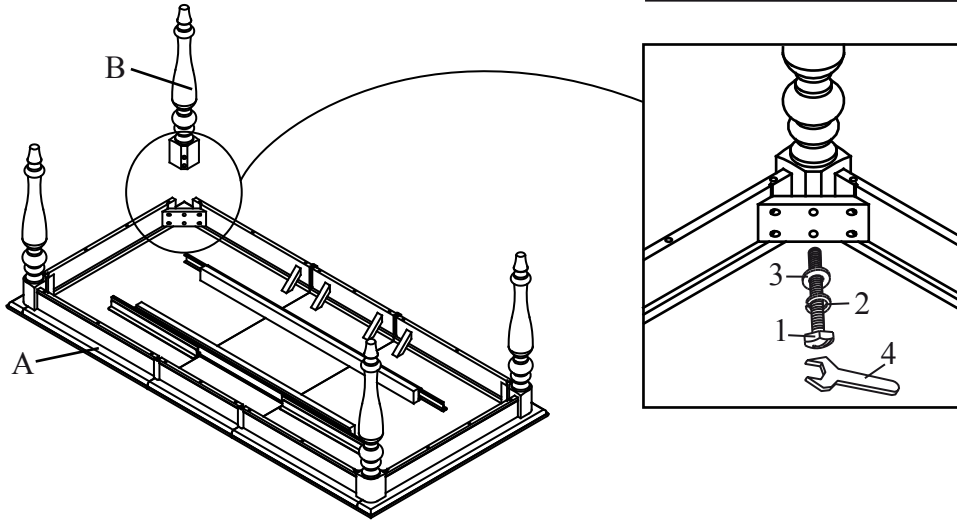

Assembly Instruction

66478/66078/67478/67078
RECT. EXT LEAF TURNED LEG TABLE

No	Parts List	Q'ty
A	 Table Top	1 Pc
B	 Leg	4 Pcs

No	Hardware List	Q'ty
1	 Hex Bolt	8 Pcs
2	 Lock Washer	8 Pcs
3	 Flat Washer	8 Pcs
4	 Wrench	1 Pc

STEP 1

STEP 2

STEP 3