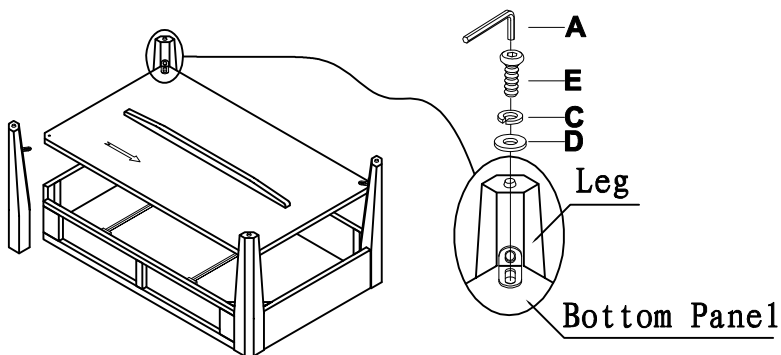

Peters-Revington

"A Division of CRD Industries Ltd"

ASSEMBLY INSTRUCTION

ITEM NO: 2508-11
CONDO COCKTAIL TABLE

STEP 1

STEP 2

STEP 3

STEP 4

**DO NOT TIGHTEN SCREWS
UNTIL COMPLETELY ASSEMBLED**

Item	Sketch	Description	Qty
A		Allen Wrench 1/4"	1 PC
B		Bolt 1/4"x2"	8 PCS
C		Lock Washer 1/4"	16 PCS
D		Flat Washer 1/4"x16mm	16 PCS
E		Bolt 1/4"x5/8"	8 PCS
F		"L" Bracket	4 PCS