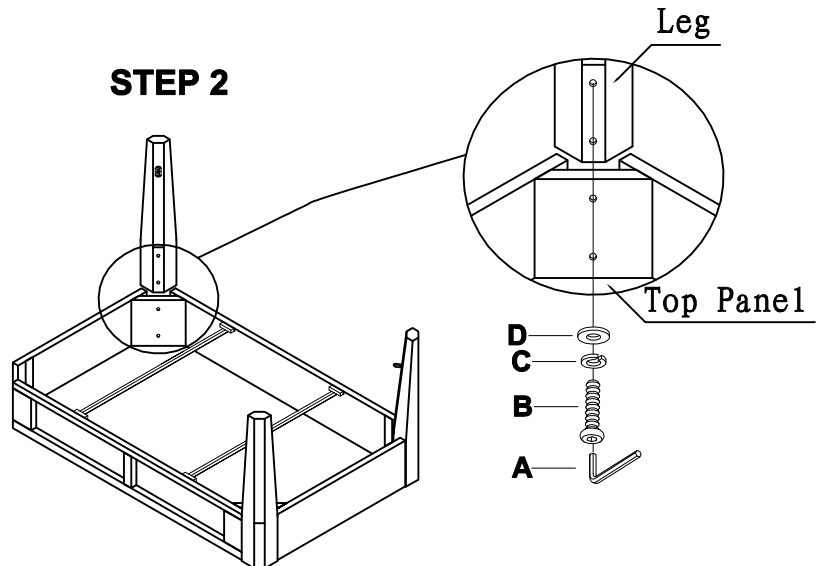

Peters-Revington

"A Division of CRD Industries Ltd"

ASSEMBLY INSTRUCTION

ITEM NO: 2508-11
CONDO COCKTAIL TABLE

STEP 1

STEP 2

STEP 3

STEP 4

**DO NOT TIGHTEN SCREWS
UNTIL COMPLETELY ASSEMBLED**

Item	Sketch	Description	Qty
A		Allen Wrench 1/4"	1 PC
B		Bolt 1/4"x2"	8 PCS
C		Lock Washer 1/4"	16 PCS
D		Flat Washer 1/4"x16mm	16 PCS
E		Bolt 1/4"x5/8"	8 PCS
F		"L" Bracket	4 PCS