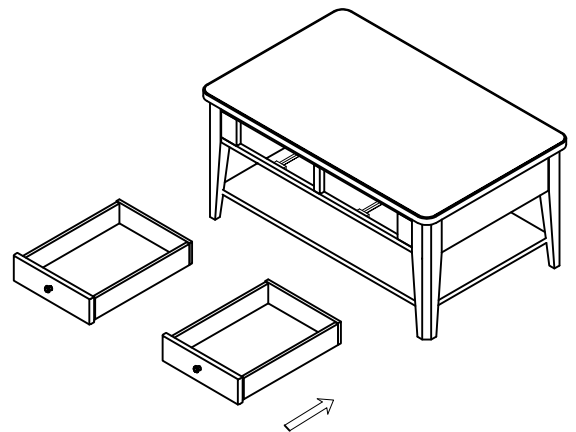

Peters-Revington

"A Division of CRD Industries Ltd"

ASSEMBLY INSTRUCTION

ITEM NO: 2508-11
CONDO COCKTAIL TABLE

STEP 1

STEP 2

STEP 3

STEP 4

**DO NOT TIGHTEN SCREWS
UNTIL COMPLETELY ASSEMBLED**

Item	Sketch	Description	Qty
A		Allen Wrench 1/4"	1 PC
B		Bolt 1/4"x2"	8 PCS
C		Lock Washer 1/4"	16 PCS
D		Flat Washer 1/4"x16mm	16 PCS
E		Bolt 1/4"x5/8"	8 PCS
F		"L" Bracket	4 PCS