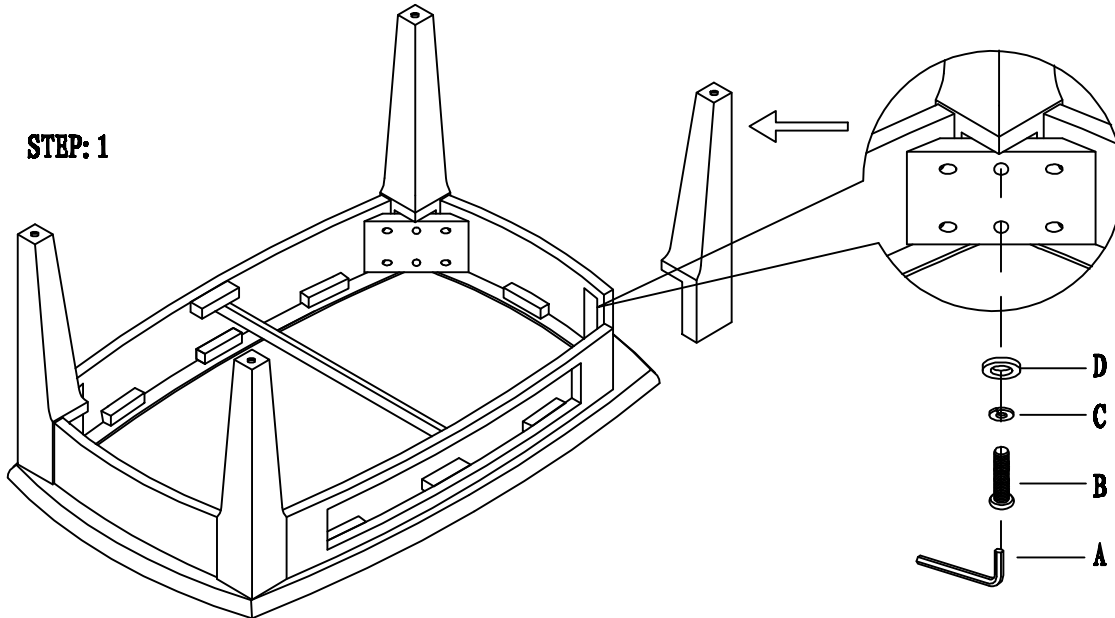

Peters-Revington

FURNITURE

ASSEMBLY INSTRUCTION

ITEM NO:2804-11

STEP: 1

STEP: 2

STEP: 3

**DO NOT TIGHTEN SCREWS
UNTIL COMPLETELY ASSEMBLED**

Item	Sketch	Description	Qty
A		Allen Wrench 4MM	1PC
B		Bolt 1/4*2"	8PCS
C		Lock Washer 1/4*10MM	8PCS
D		Flat Washer 1/4*16MM	8PCS