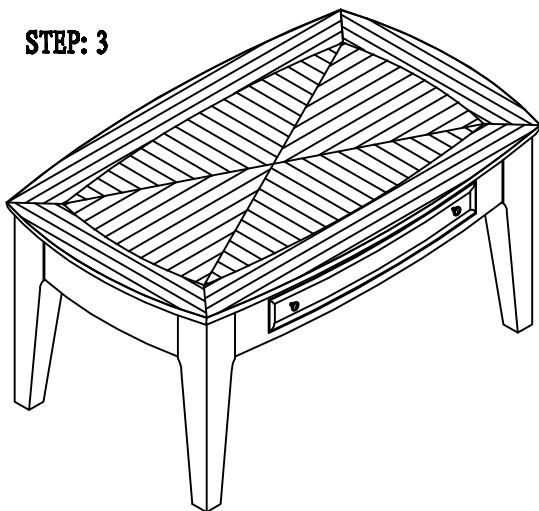

Peters-Revington

FURNITURE

ASSEMBLY INSTRUCTION

ITEM NO:2804-11

STEP: 1

STEP: 2

STEP: 3

**DO NOT TIGHTEN SCREWS
UNTIL COMPLETELY ASSEMBLED**

Item	Sketch	Description	Qty
A		Allen Wrench 4MM	1PC
B		Bolt 1/4*2"	8PCS
C		Lock Washer 1/4*10MM	8PCS
D		Flat Washer 1/4*16MM	8PCS